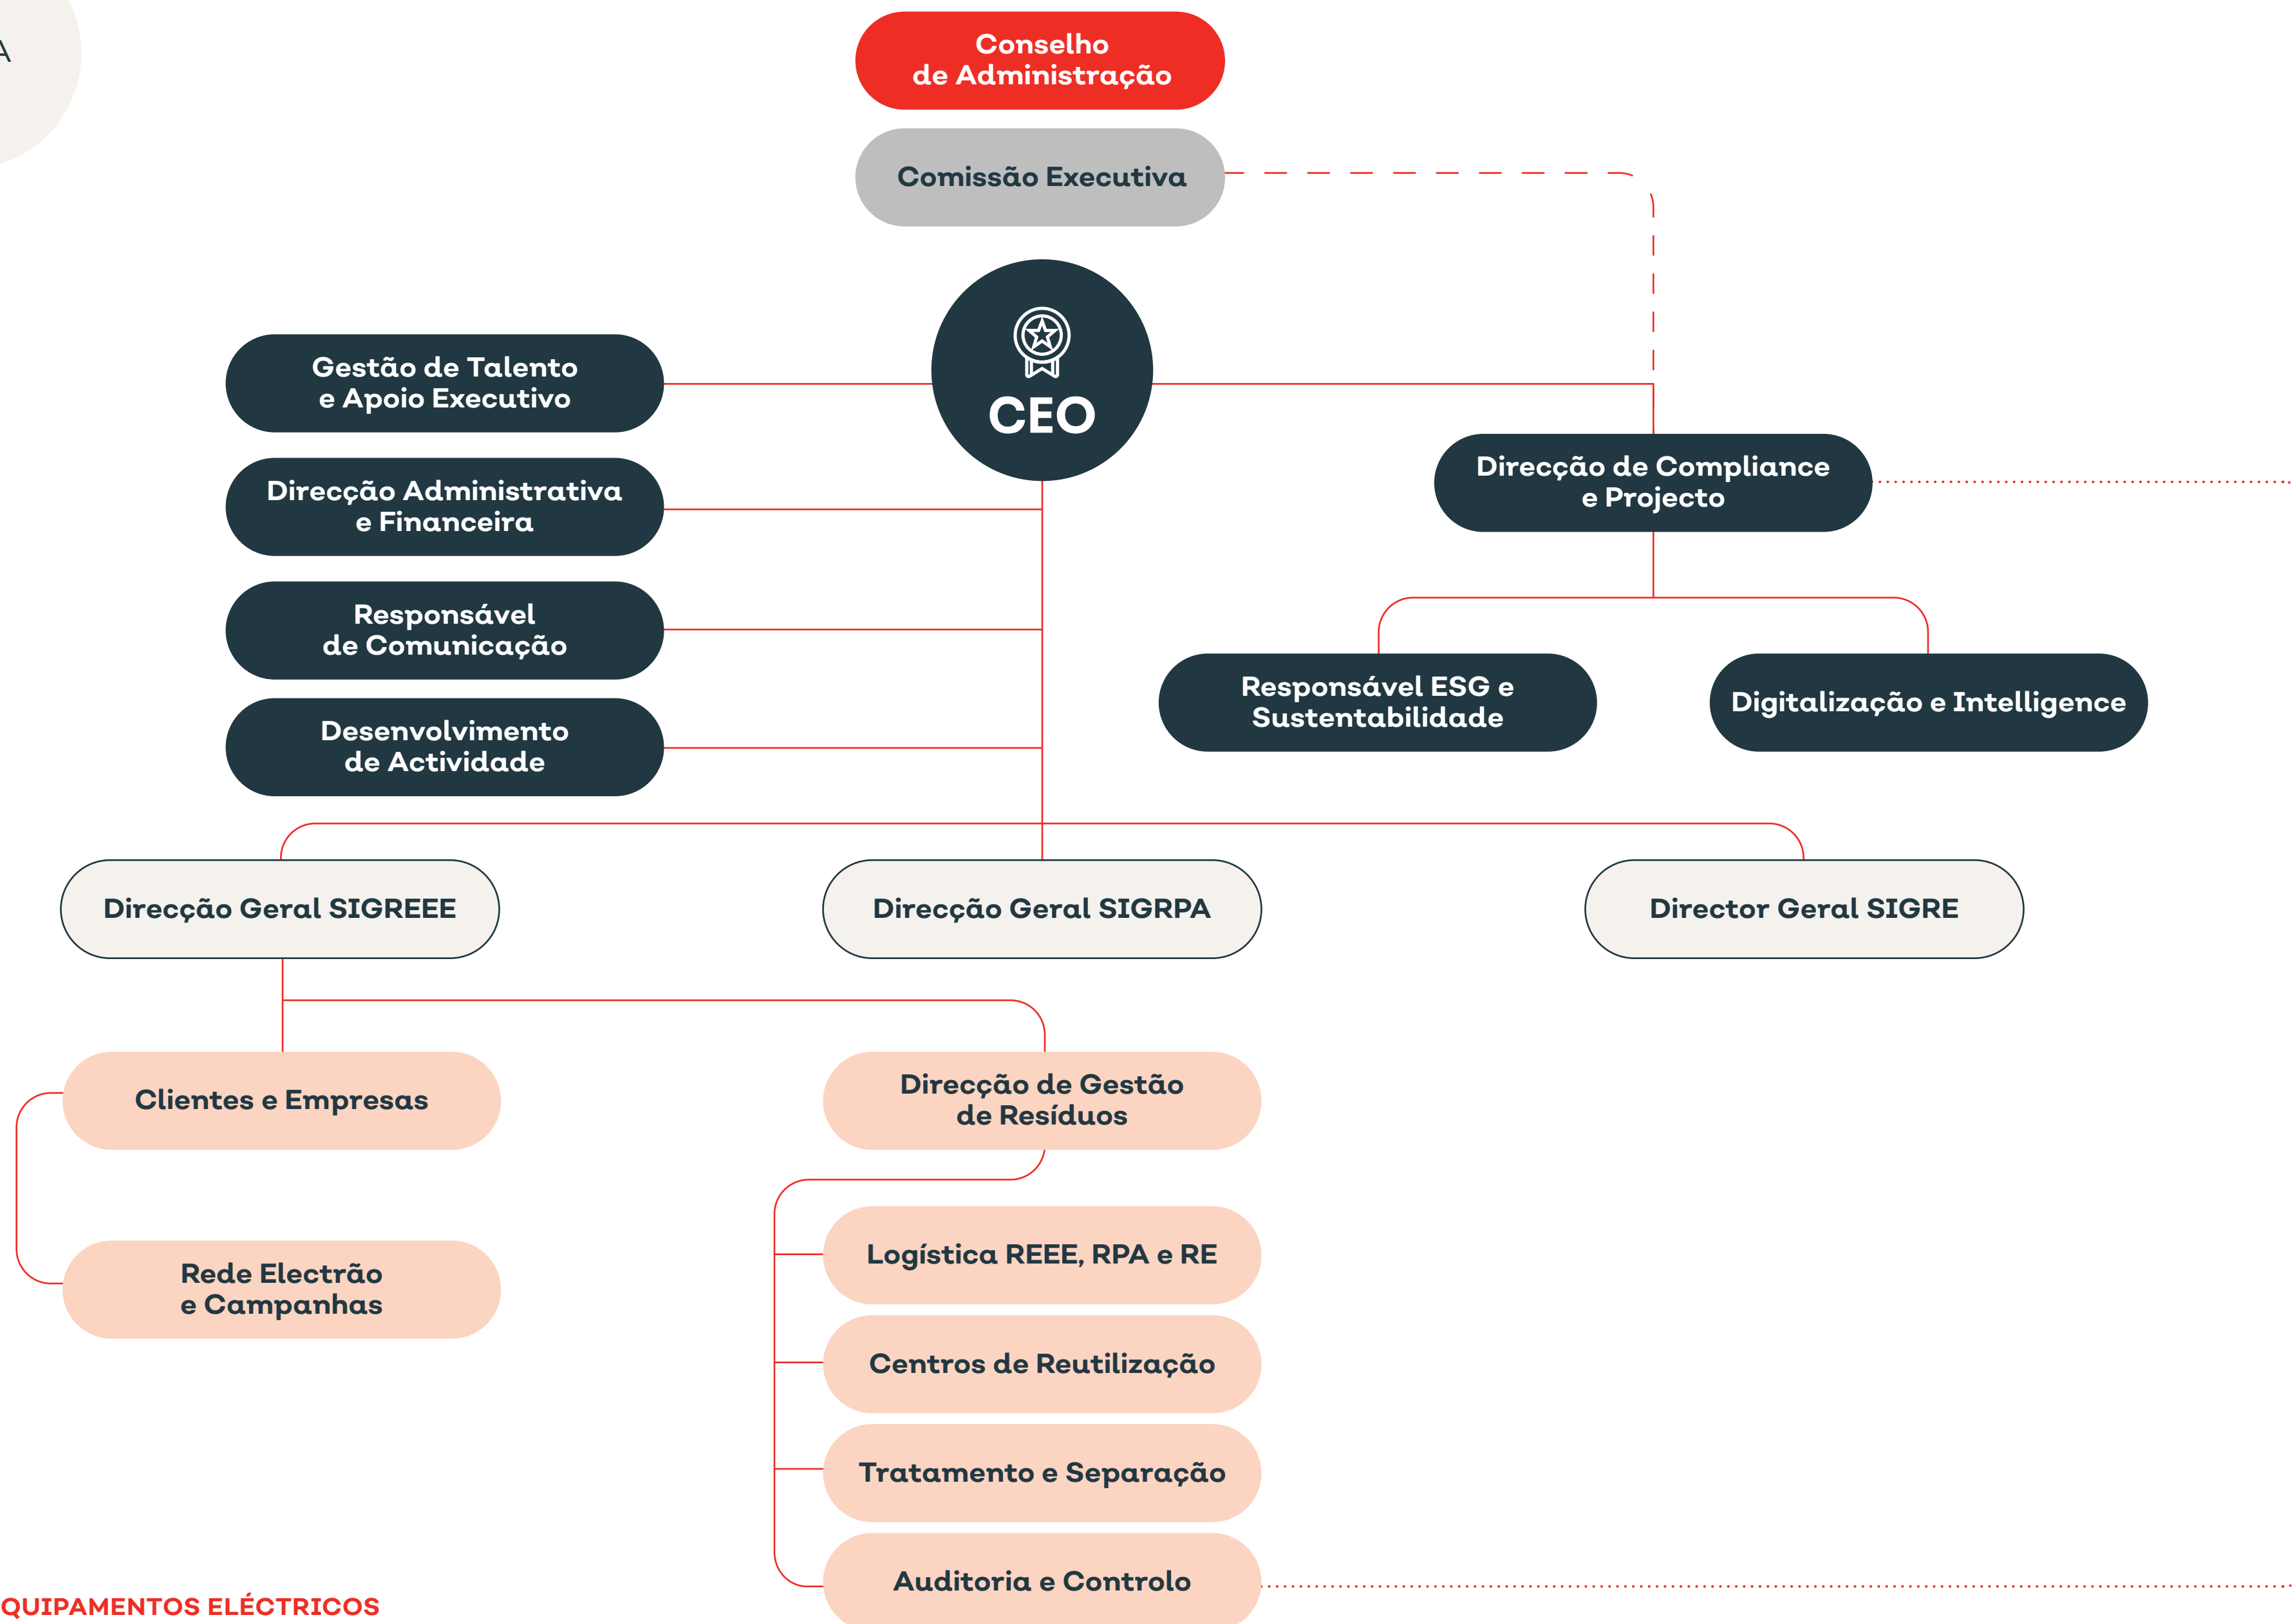

6.3. ORGANOGRAMA E RH

Gender Balance e Condições

A person is holding a white and black hair dryer over a sink. The hair dryer is tilted, and the person's hands are visible. The background is a white tiled wall. The image is overlaid with a semi-transparent dark grey filter.