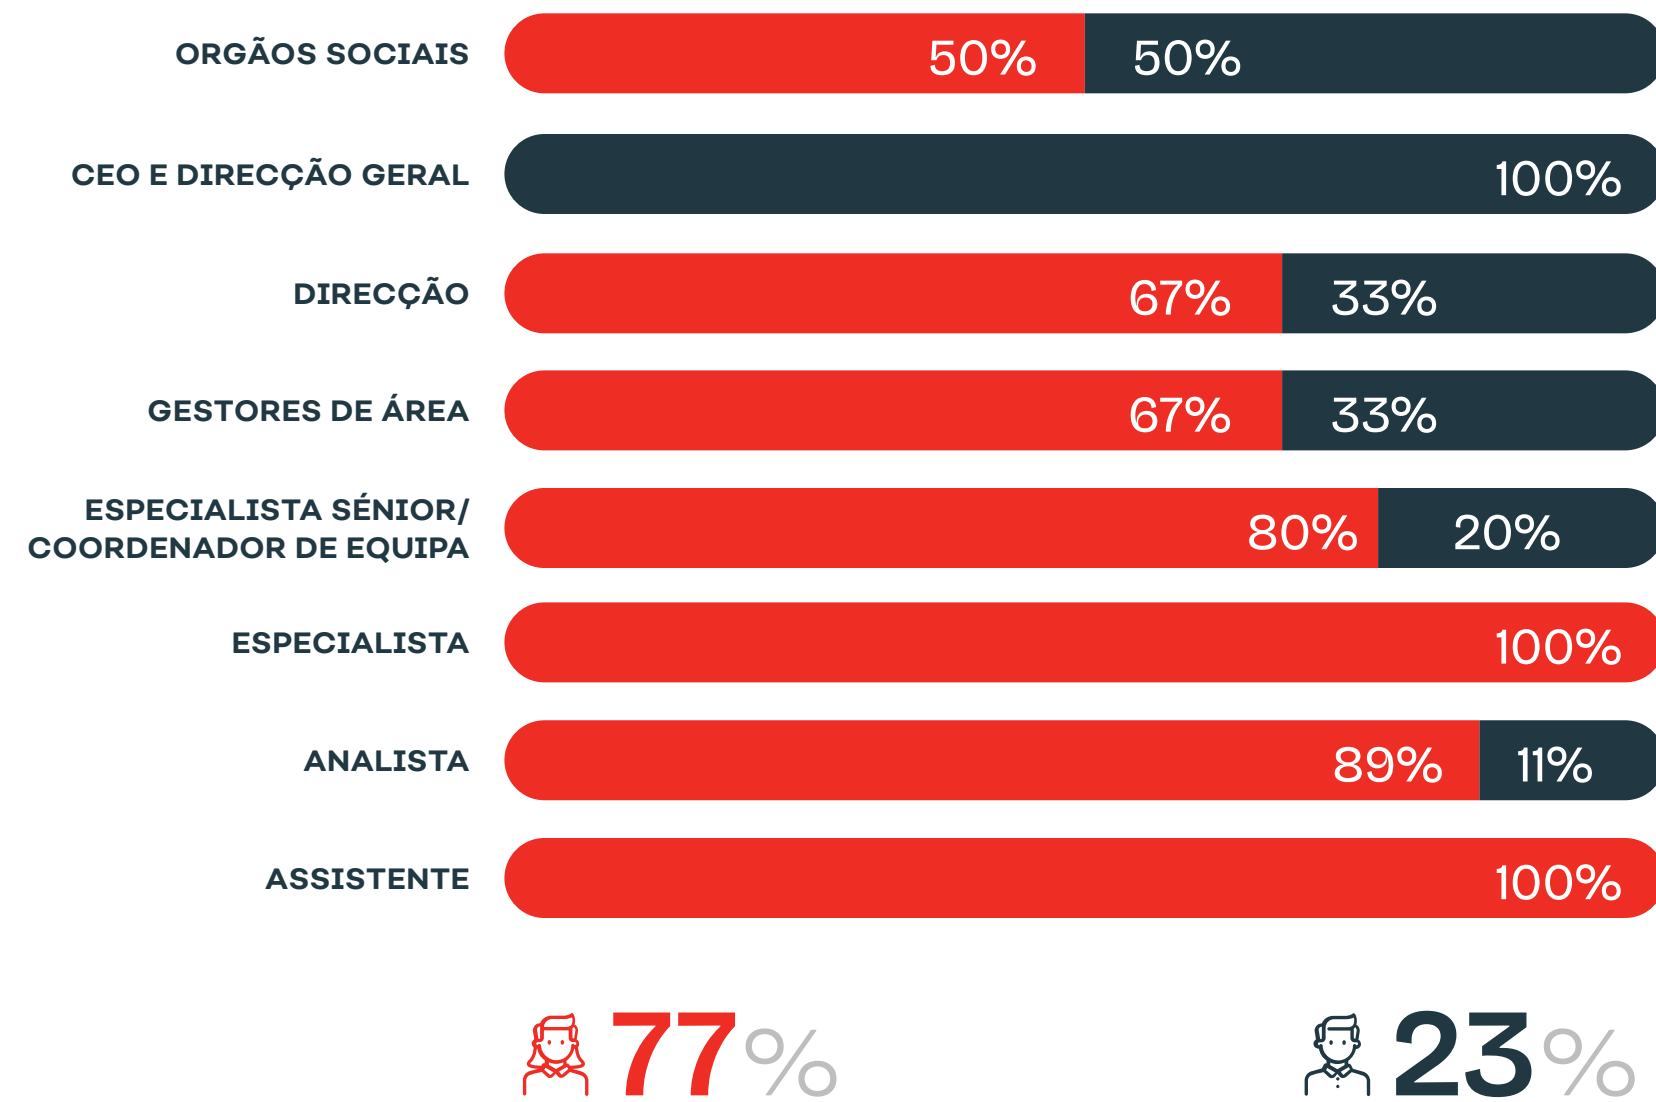

6.3. ORGANOGRAMA E RH

Gender Balance e Condições

A person is holding a white and black hair dryer over a sink. The hair dryer is tilted, and the person's hands are visible. The background is a white tiled wall. The image is overlaid with a semi-transparent dark grey filter.